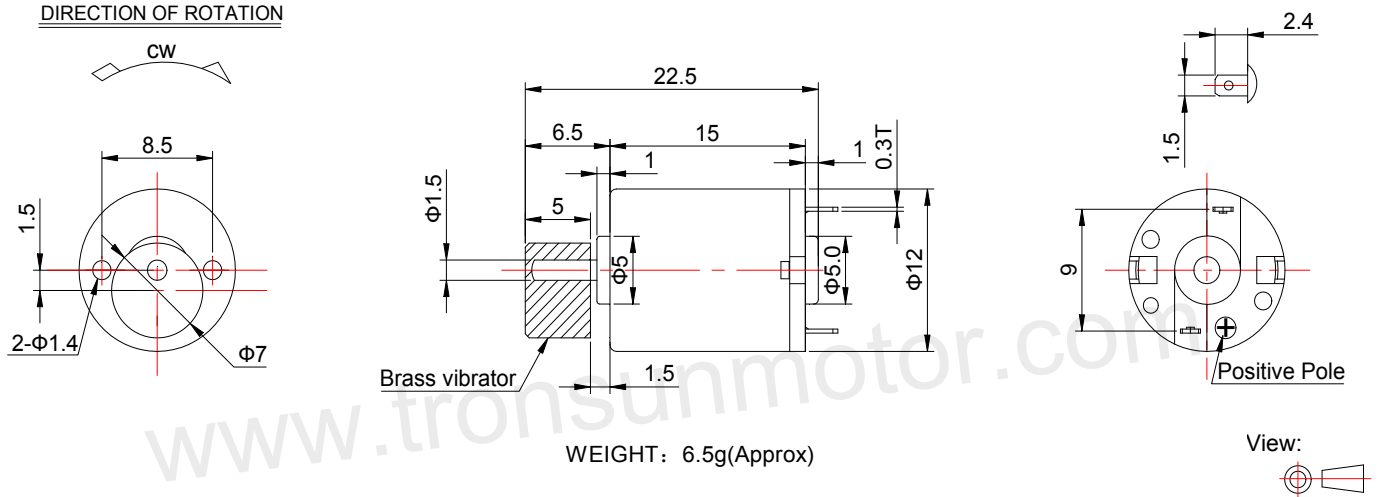

## 1.OUTLINE DRAWING:

UNIT:MM

## 2.MOTOR PERFORMANCE :

MODEL	NO LOAD				RATED LOAD			STARTING	STALL
	OPERATING RANGE	NOMINAL	SPEED	CURRENT	Brass vibrator	SPEED	CURRENT	VOLTAGE	CURRENT
		V	rpm	A		rpm	A	V	A
RF-1215CA-09180 Φ7*5	2.0~4.0	3.0	/	/	Φ7*5	9300	0.34	0.60	0.58
RF-1215CA-10150 Φ6*4	1.2~2.5	1.5	/	/	Φ6*4	8000	0.19	0.40	0.43