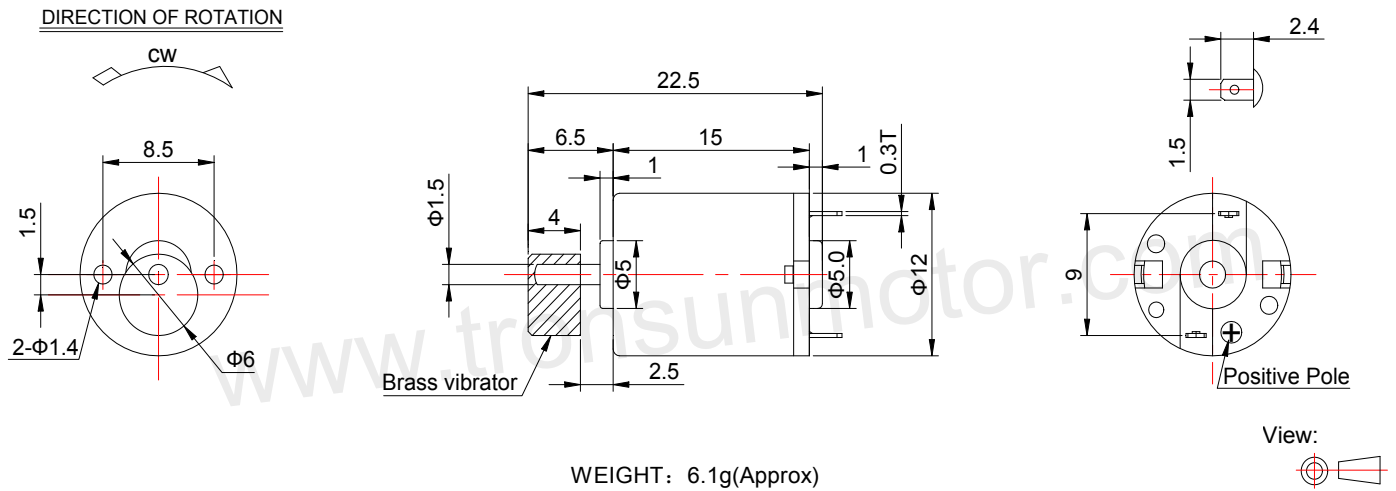

## 1.OUTLINE DRAWING:

UNIT:MM

## 2.MOTOR PERFORMANCE :

MODEL	NO LOAD				RATED LOAD			STARTING	STALL
	OPERATING RANGE	NOMINAL	SPEED	CURRENT	Brass vibrator	SPEED	CURRENT	VOLTAGE	CURRENT
		V	rpm	A		rpm	A	V	A
RF-1215CA-09180 Φ7*5	2.0~4.0	3.0	/	/	Φ7*5	9300	0.34	0.60	0.58
RF-1215CA-10150 Φ6*4	1.2~2.5	1.5	/	/	Φ6*4	8000	0.19	0.40	0.43